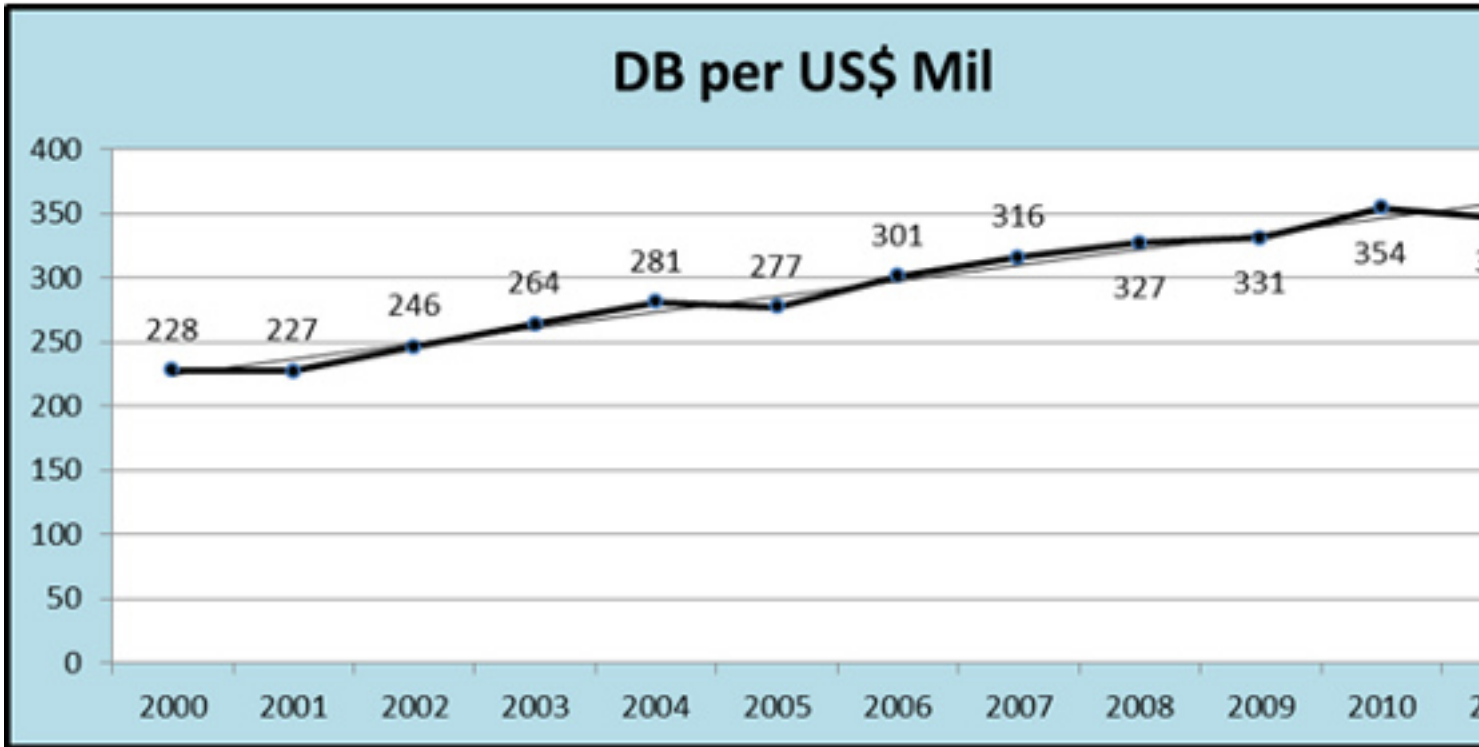

Cameroon

Written by defenceWeb

Thursday, 14 February 2013 15:16

Defence budget percentage growth (2000-2008)

External of ... 2002/22 1524 ... GAN Country ... 280 (Reported) ...