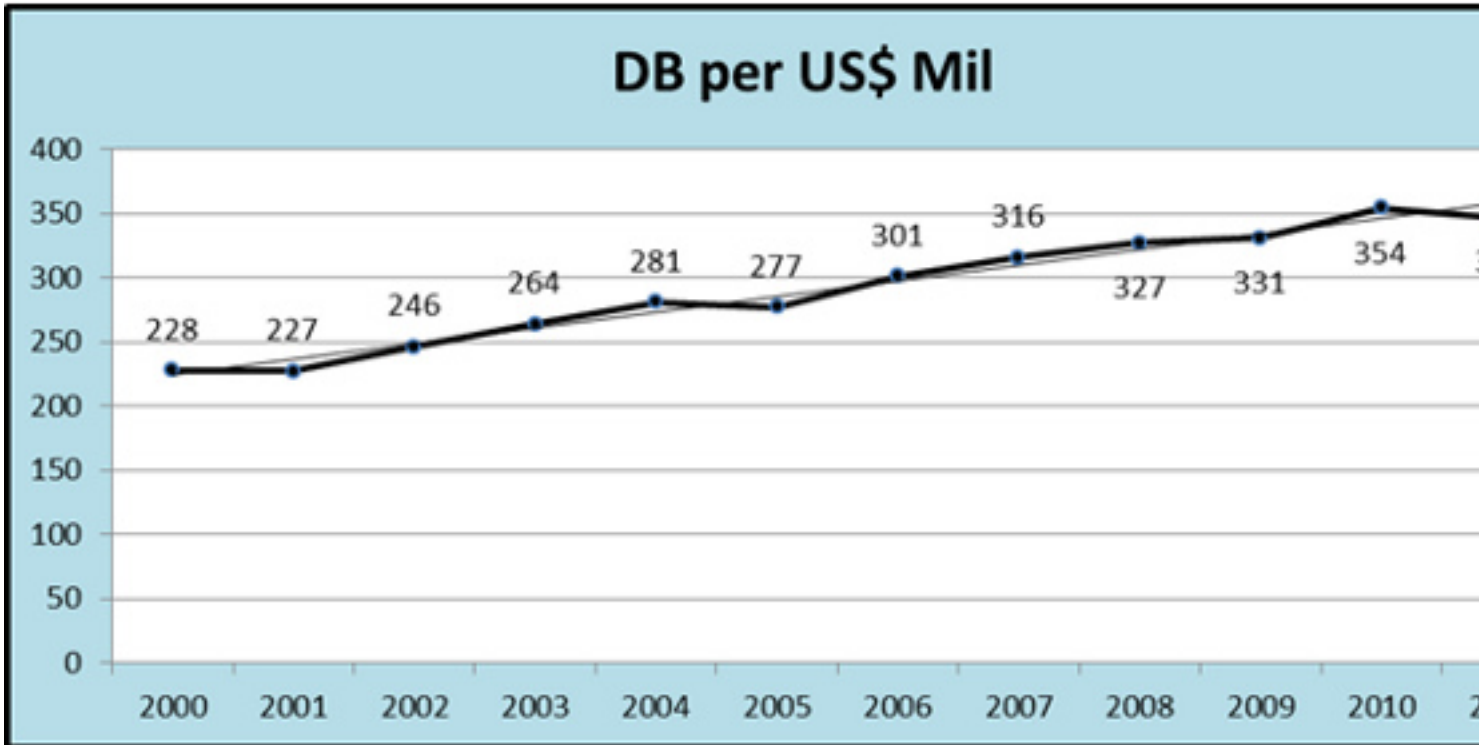

Cameroon

Written by defenceWeb

Thursday, 14 February 2013 15:16

Defence budget percentage growth (2000-2008)

External of ... 2002/22 1524 ... GAN Country ... 280 (Reported) ...